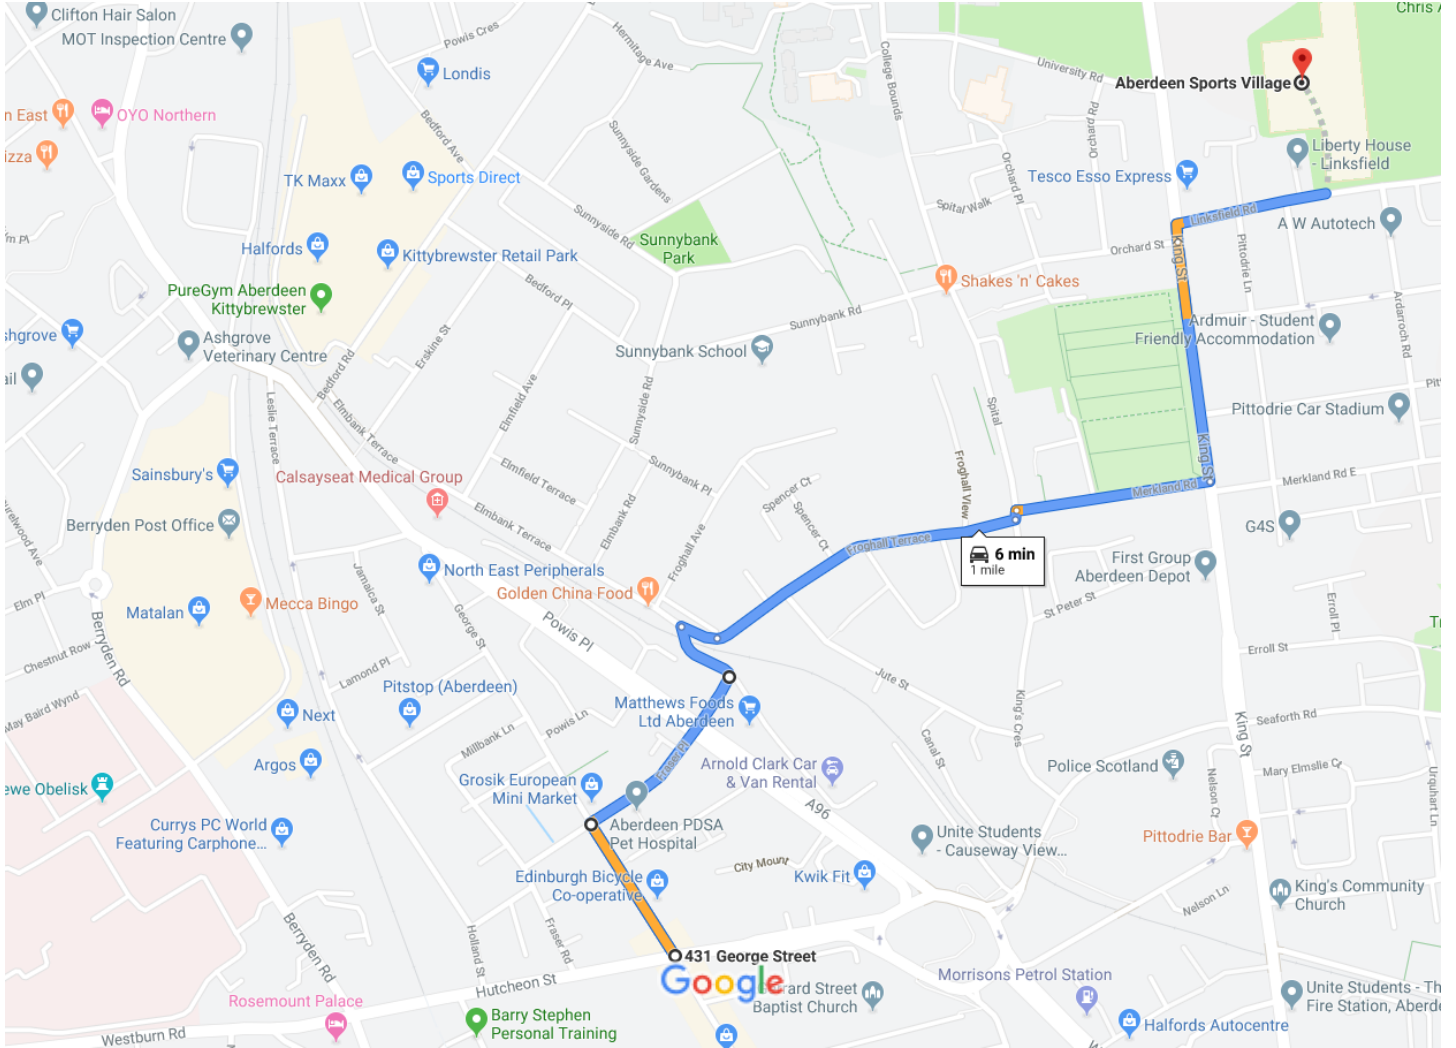

# 431 George St, Aberdeen AB25 1ER to Aberdeen Sports Village

Drive 1.0 mile, 6 min

Map data ©2019 100 m

## 431 George St

Aberdeen AB25 1ER

Take George St, Fraser Pl, Froghall Terrace and Merkland Rd to King St/A956

- 4 min (0.7 mi)
- ↑ 1. Head north-west on George St towards Fraser Pl
- 0.1 mi
- ↘ 2. Turn right onto Fraser Pl
- 0.1 mi
- ↙ 3. Turn left onto Canal Rd
- 276 ft
- ↘ 4. Turn right onto Elmbank Terrace
- 138 ft
- ↑ 5. Continue onto Froghall Terrace
- 0.2 mi
- ↙ 6. Turn left onto Spital
- 33 ft

7. Turn right onto Merkland Rd  
0.1 mi
8. Turn left onto King St/A956  
40 s (0.2 mi)
9. Turn right onto Linksfield Rd  
1 min (0.1 mi)

## Aberdeen Sports Village

Linksfield Rd, Aberdeen AB24 5RU

These directions are for planning purposes only. You may find that construction projects, traffic, weather, or other events may cause conditions to differ from the map results, and you should plan your route accordingly. You must obey all signs or notices regarding your route.