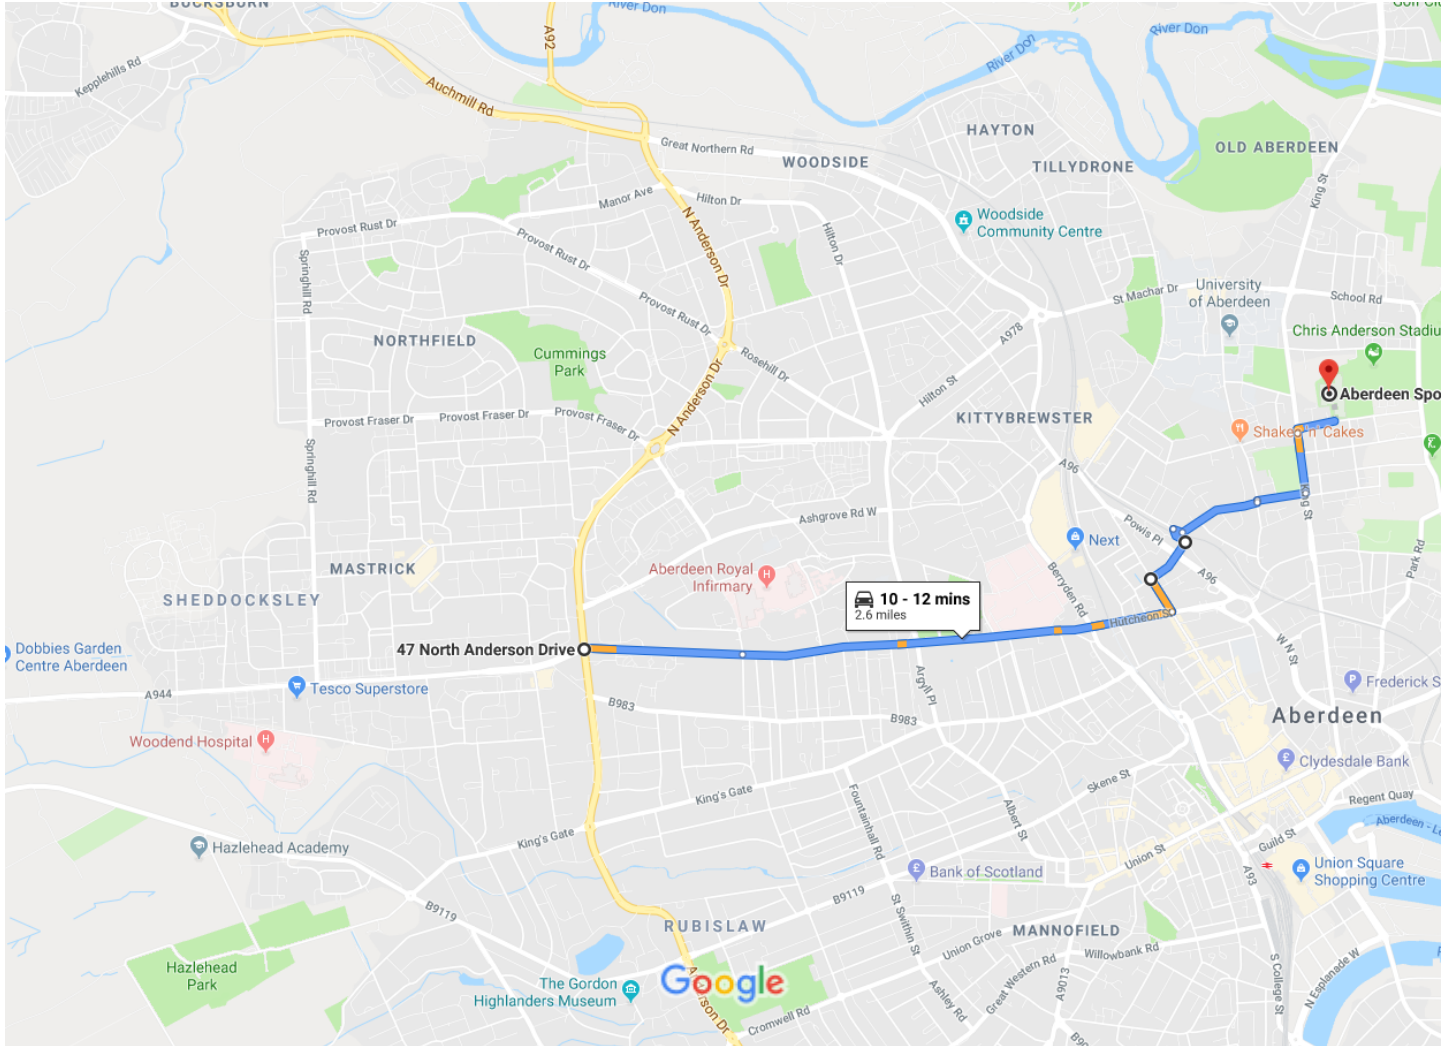

47 N Anderson Dr, Aberdeen AB16 6HP to Aberdeen Sports Village

Drive 2.6 miles, 10 - 12 min

Map data ©2019 500 m

### 47 N Anderson Dr

Aberdeen AB16 6HP

#### Follow A944 to George St

- 6 min (1.6 mi)

↑ 1. Head east on Westburn Rd/A944 towards Raeden Cres

0.4 mi
- ↑ 2. Continue straight to stay on Westburn Rd/A944

i Continue to follow A944

1.2 mi

#### Continue on George St. Take Fraser Pl, Froghall Terrace and Merkland Rd to King St/A956

- 4 min (0.7 mi)

↶ 3. Turn left onto George St

0.1 mi
- ↷ 4. Turn right onto Fraser Pl

0.1 mi

5. Turn left onto Canal Rd  
276 ft
6. Turn right onto Elmbank Terrace  
138 ft
7. Continue onto Froghall Terrace  
0.2 mi
8. Turn left onto Spital  
33 ft
9. Turn right onto Merkland Rd  
0.1 mi
10. Turn left onto King St/A956  
40 s (0.2 mi)
11. Turn right onto Linksfield Rd  
1 min (0.1 mi)